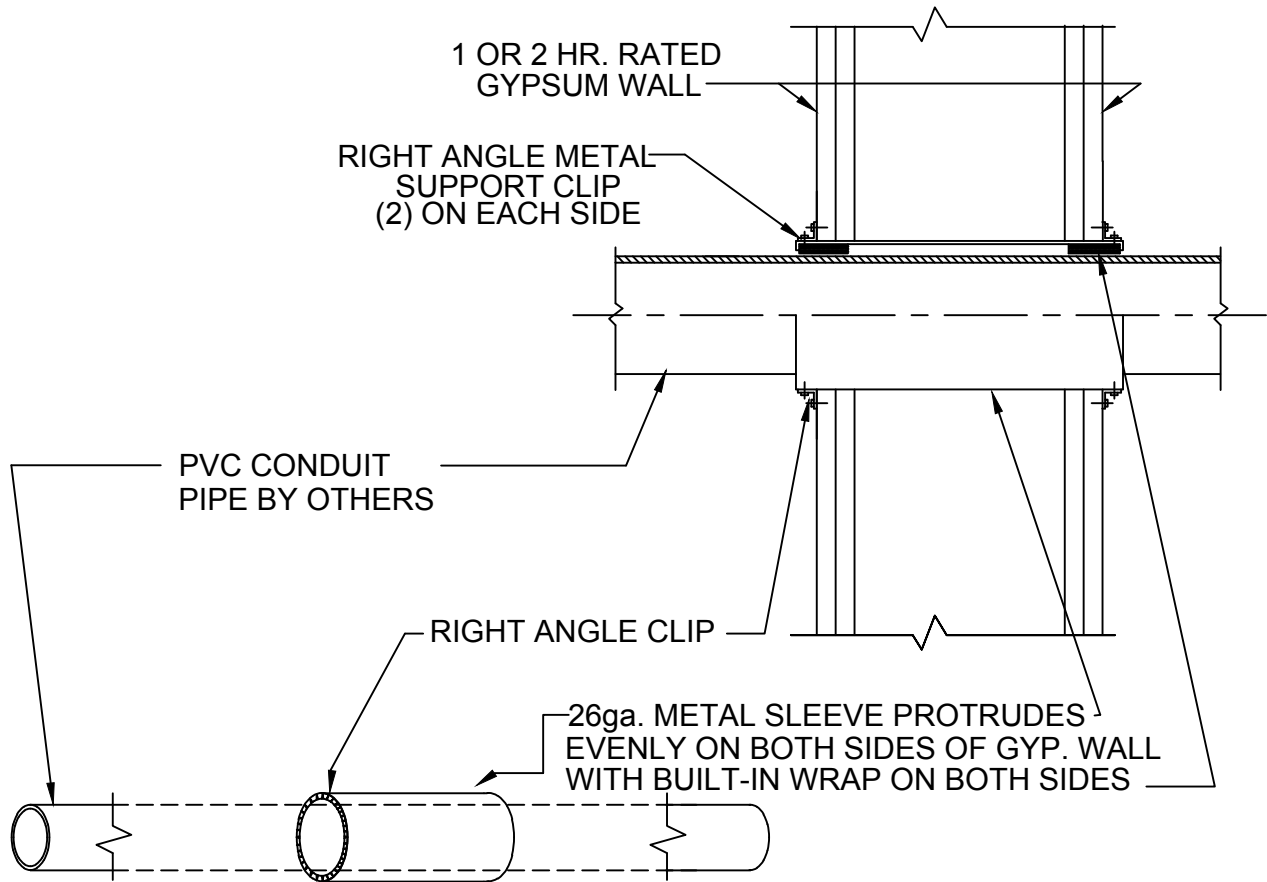

GYPSUM WALL PENETRATION

FOR 2", 3", AND 4" PVC CONDUIT
FOR 2 HR. GYPSUM WALLS

Size	Part No.	Description	Price	Hole Size
2"	S25498-GW	2" Self Seal GW Sleeve	23.95	3"
3"	S35498-GW	3" Self Seal GW Sleeve	36.50	4 1/2"
4"	S45498-GW	4" Self Seal GW Sleeve	54.55	6"

The device comes with 4 right angle metal clips to secure the sleeve to the wall

W.H. Directory Reference 01 Edition
Firestop Device
W.H. Design No. PS/PV 120-07
F Rating 2 Hrs.

PROSET[®]
SYSTEMS
FIRESTOP PENETRATOR™