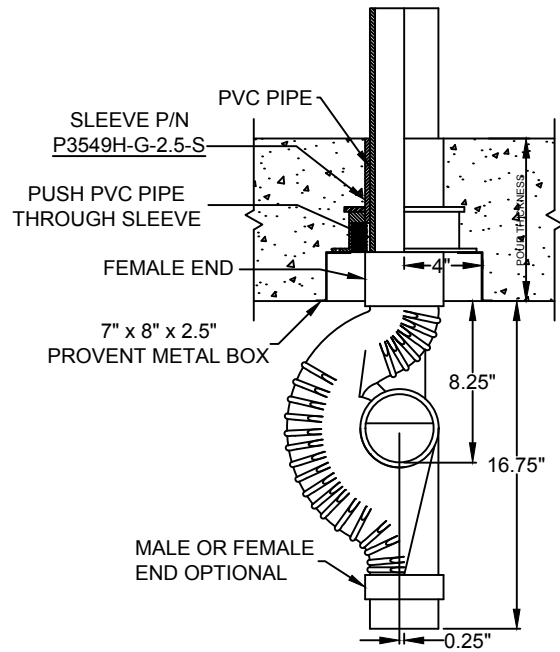

# RECESSED SLEEVE ASSEMBLY FOR 3" STACK FITTING

3" PROSET FIRE RATED PENETRATIONS THROUGH CONCRETE FLOORS

P3549H-FF-2.5-S \$56.90  
3" Stack Top is Male

P3549H-G-2.5-S \$55.55  
3" Stack Top is Female

P3549H-FF-4-S \$56.90  
3" Stack Top is Male

P3549H-G-4-S \$55.55  
3" Stack Top is Female

W.H. Directory Reference 00 Edition  
Firestop Device  
W.H. Design No. PS/PHV 180-03  
F Rating 3 Hrs.

**PROSET**<sup>®</sup>  
**SYSTEMS**  
FIRESTOP PENETRATOR™