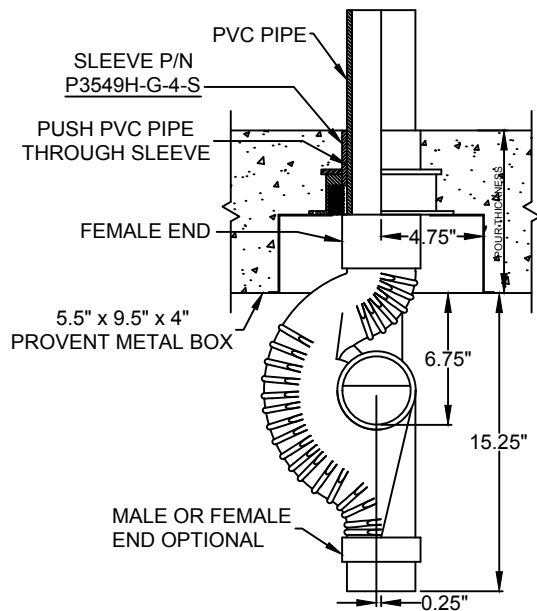

# RECESSED SLEEVE ASSEMBLY FOR 3" STACK FITTING

3" PROSET FIRE RATED PENETRATIONS THROUGH CONCRETE FLOORS

P3549H-FF-2.5-S \$56.90  
3" Stack Top is Male

P3549H-G-2.5-S \$55.55  
3" Stack Top is Female

P3549H-FF-4-S \$56.90  
3" Stack Top is Male

P3549H-G-4-S \$55.55  
3" Stack Top is Female

W.H. Directory Reference 00 Edition  
Firestop Device  
W.H. Design No. PS/PHV 180-03  
F Rating 3 Hrs.

**PROSET**<sup>®</sup>  
**SYSTEMS**  
FIRESTOP PENETRATOR™