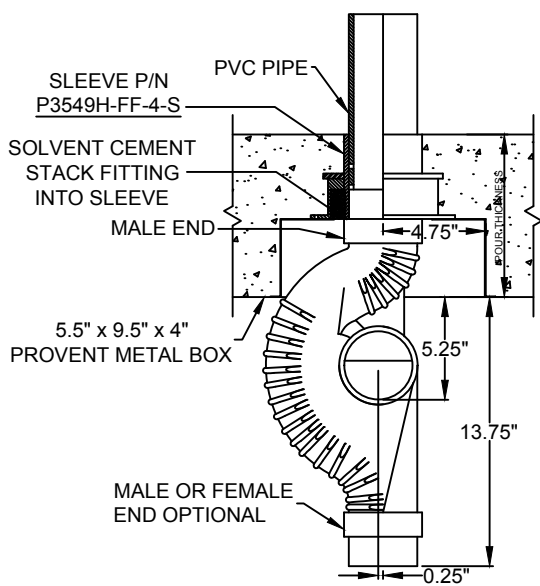

# RECESSED SLEEVE ASSEMBLY FOR 3" STACK FITTING

3" PROSET FIRE RATED PENETRATIONS THROUGH CONCRETE FLOORS

P3549H-FF-2.5-S \$56.90  
3" Stack Top is Male

P3549H-G-2.5-S \$55.55  
3" Stack Top is Female

P3549H-FF-4-S \$56.90  
3" Stack Top is Male

P3549H-G-4-S \$55.55  
3" Stack Top is Female

W.H. Directory Reference 00 Edition  
Firestop Device  
W.H. Design No. PS/PHV 180-03  
F Rating 3 Hrs.

**PROSET**<sup>®</sup>  
**SYSTEMS**  
FIRESTOP PENETRATOR™