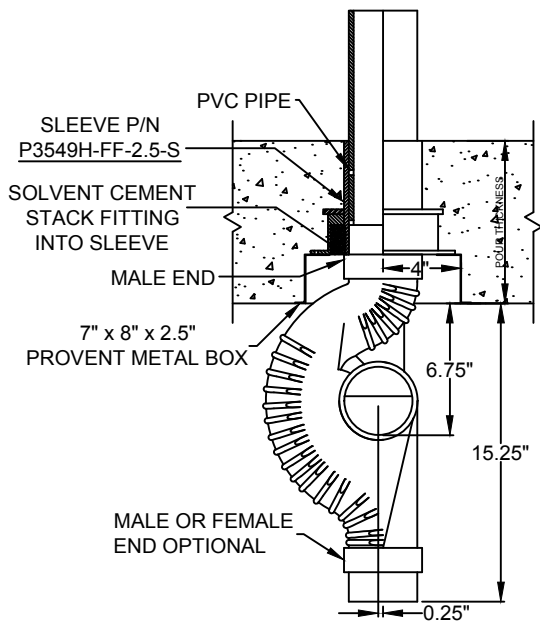

# RECESSED SLEEVE ASSEMBLY FOR 3" STACK FITTING

3" PROSET FIRE RATED PENETRATIONS THROUGH CONCRETE FLOORS

P3549H-FF-2.5-S \$56.90  
3" Stack Top is Male

P3549H-G-2.5-S \$55.55  
3" Stack Top is Female

P3549H-FF-4-S \$56.90  
3" Stack Top is Male

P3549H-G-4-S \$55.55  
3" Stack Top is Female

W.H. Directory Reference 00 Edition  
Firestop Device  
W.H. Design No. PS/PHV 180-03  
F Rating 3 Hrs.

**PROSET**<sup>®</sup>  
**SYSTEMS**  
FIRESTOP PENETRATOR™