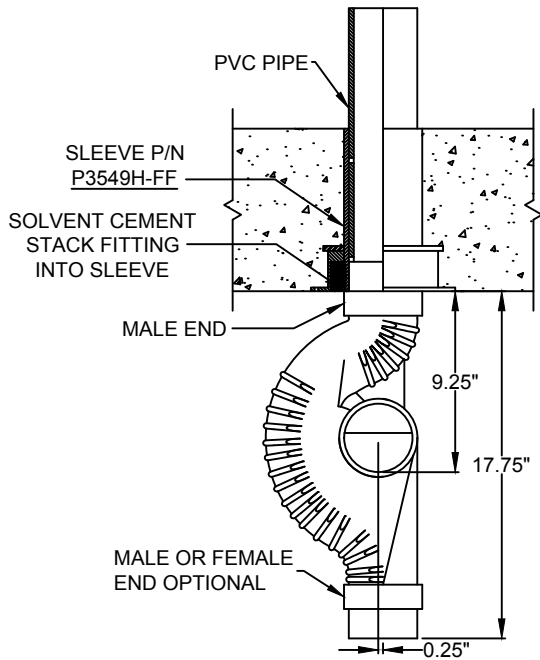

# SLEEVE ASSEMBLY FOR FLUSH & RECESSED 3" STACK FITTING

## 3" PROSET FIRE RATED PENETRATIONS THROUGH CONCRETE FLOORS

P3549H-FF \$30.90  
3" Stack Top is Male

P3549H-G-1.5-P \$41.15  
3" Stack Top is Female

P3549H-FF-1.5-P \$43.00  
3" Stack Top is Male

P3549H-FF-CH \$29.05  
3" Stack Top is Male

W.H. Directory Reference 00 Edition  
Firestop Device  
W.H. Design No. PS/PHV 180-03  
F Rating 3 Hrs.

**PROSET**<sup>®</sup>  
**SYSTEMS**  
FIRESTOP PENETRATOR™

DATE :  
5-31-21

DRG . NO .  
C-9049-3FFR