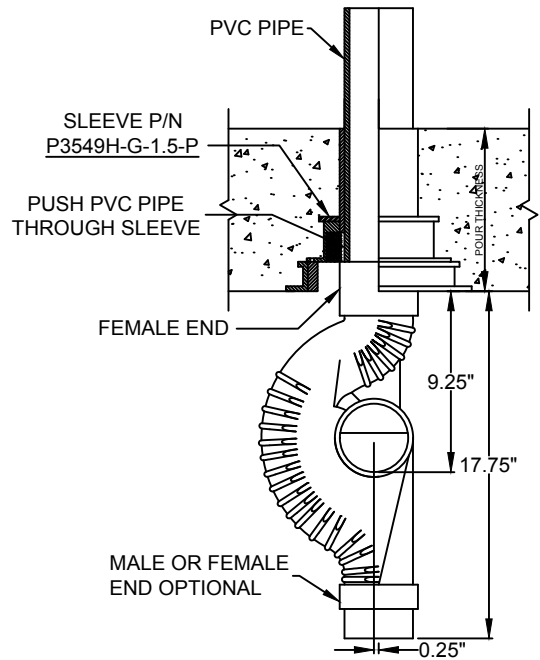

# SLEEVE ASSEMBLY FOR FLUSH & RECESSED 3" STACK FITTING

## 3" PROSET FIRE RATED PENETRATIONS THROUGH CONCRETE FLOORS

P3549H-FF \$30.90  
3" Stack Top is Male

P3549H-G-1.5-P \$41.15  
3" Stack Top is Female

P3549H-FF-1.5-P \$43.00  
3" Stack Top is Male

P3549H-FF-CH \$29.05  
3" Stack Top is Male

W.H. Directory Reference 00 Edition  
Firestop Device  
W.H. Design No. PS/PHV 180-03  
F Rating 3 Hrs.

**PROSET**<sup>®</sup>  
**SYSTEMS**  
FIRESTOP PENETRATOR™

DATE :  
5-31-21

DRG . NO .  
C-9049-3FFR