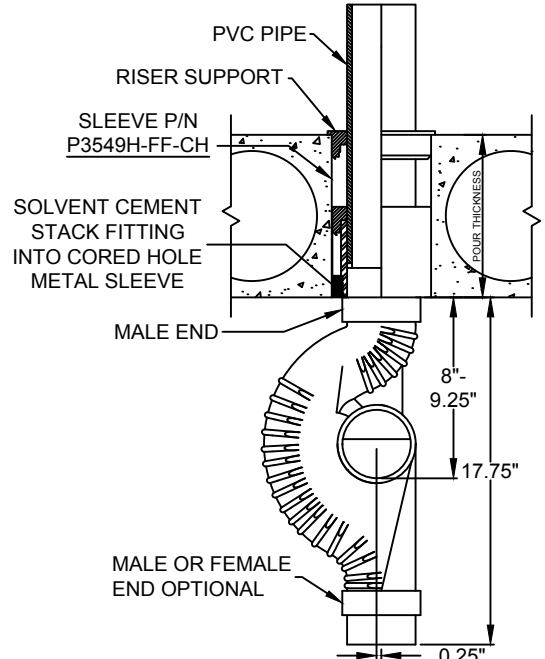

## 3" PROSET FIRE RATED PENETRATIONS THROUGH CONCRETE FLOORS

P3549H-FF \$30.90  
3" Stack Top is Male

P3549H-G-1.5-P \$41.15  
3" Stack Top is Female

P3549H-FF-1.5-P \$43.00  
3" Stack Top is Male

P3549H-FF-CH \$29.05  
3" Stack Top is Male

W.H. Directory Reference 00 Edition  
Firestop Device  
W.H. Design No. PS/PHV 180-03  
F Rating 3 Hrs.

**PROSET**<sup>®</sup>  
**SYSTEMS**  
FIRESTOP PENETRATOR™

DATE :  
5-31-21

DRG . NO .  
C-9049-3FFR