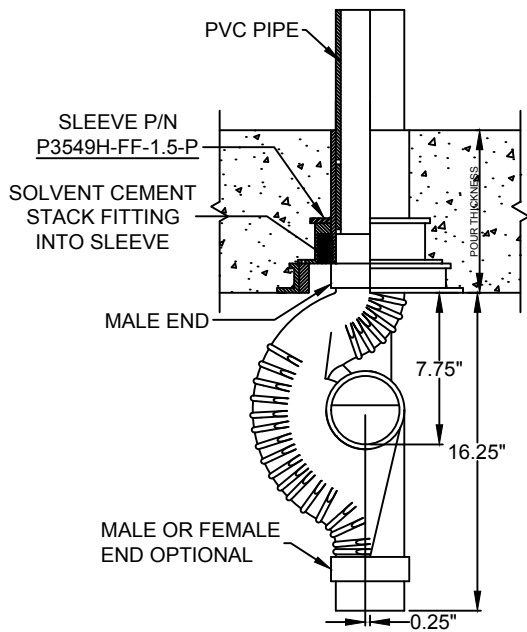

# SLEEVE ASSEMBLY FOR FLUSH & RECESSED 3" STACK FITTING

## 3" PROSET FIRE RATED PENETRATIONS THROUGH CONCRETE FLOORS

P3549H-FF \$30.90  
3" Stack Top is Male

P3549H-G-1.5-P \$41.15  
3" Stack Top is Female

P3549H-FF-1.5-P \$43.00  
3" Stack Top is Male

P3549H-FF-CH \$29.05  
3" Stack Top is Male

W.H. Directory Reference 00 Edition  
Firestop Device  
W.H. Design No. PS/PHV 180-03  
F Rating 3 Hrs.

**PROSET**<sup>®</sup>  
**SYSTEMS**  
FIRESTOP PENETRATOR™

DATE :  
5-31-21

DRG . NO .  
C-9049-3FFR