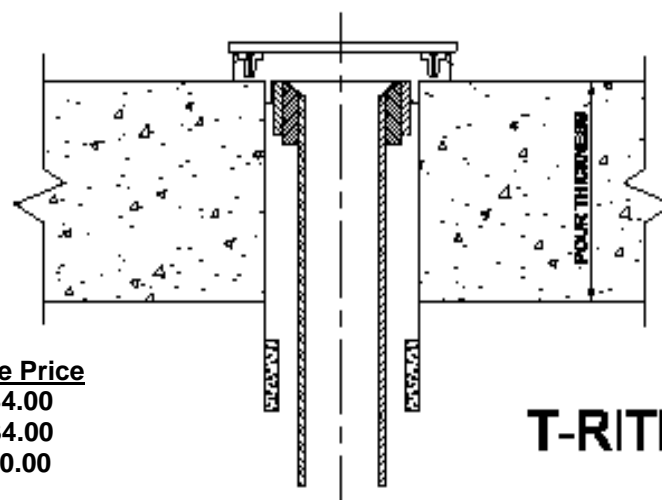

T-Rite Drain Configurations

Strainer Tops
Priced
Separately

WOOD FORM

Part No.	Trade Price
SS2560H	\$ 48.00
SF2560H	48.00
SF3560H	56.00

T-RITE DRAINS

CORRUGATED METAL

Part No.	Trade Price
SS2560H-CM	\$ 34.00
SF2560H-CM	34.00
SF3560H-CM	42.00

T-RITE DRAINS

CORED HOLE

Part No.	Trade Price
SS2560H-CH	\$ 34.00
SF2560H-CH	34.00
SF3560H-CH	40.00

T-RITE DRAINS