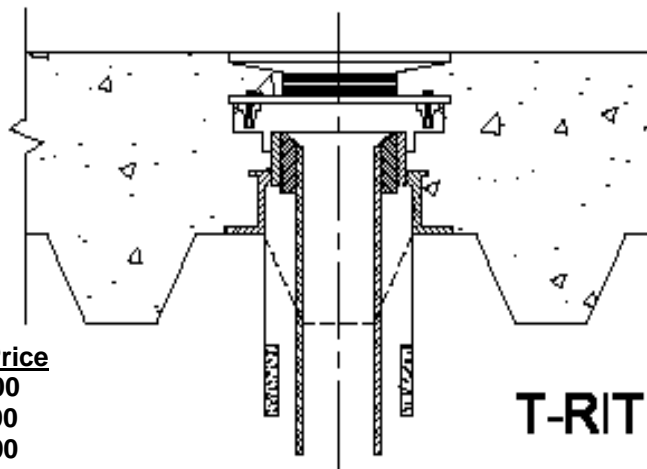

T-Rite Drain Configurations

Strainer Tops
Priced
Separately

WOOD FORM

Part No.	Trade Price
SS2560H	\$ 48.00
SF2560H	48.00
SF3560H	56.00

T-RITE DRAINS

CORRUGATED METAL

Part No.	Trade Price
SS2560H-CM	\$ 34.00
SF2560H-CM	34.00
SF3560H-CM	42.00

T-RITE DRAINS

CORED HOLE

Part No.	Trade Price
SS2560H-CH	\$ 34.00
SF2560H-CH	34.00
SF3560H-CH	40.00

T-RITE DRAINS