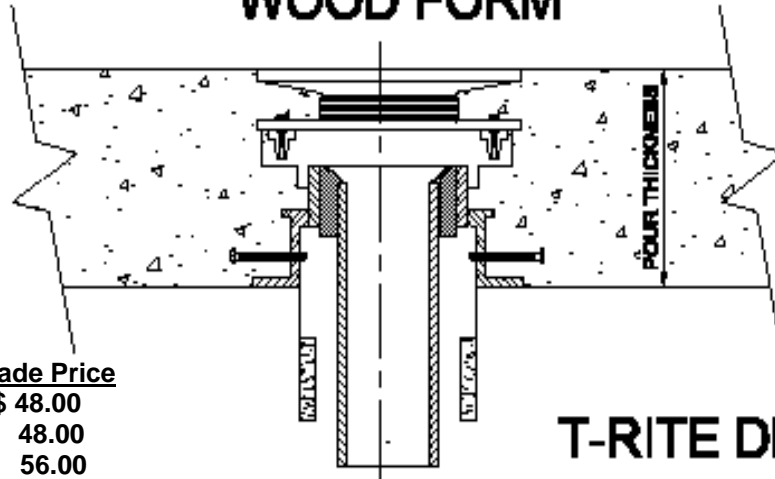

T-Rite Drain Configurations

Strainer Tops
Priced
Separately

WOOD FORM

Part No.	Trade Price
SS2560H	\$ 48.00
SF2560H	48.00
SF3560H	56.00

T-RITE DRAINS

CORRUGATED METAL

Part No.	Trade Price
SS2560H-CM	\$ 34.00
SF2560H-CM	34.00
SF3560H-CM	42.00

T-RITE DRAINS

CORED HOLE

Part No.	Trade Price
SS2560H-CH	\$ 34.00
SF2560H-CH	34.00
SF3560H-CH	40.00

T-RITE DRAINS