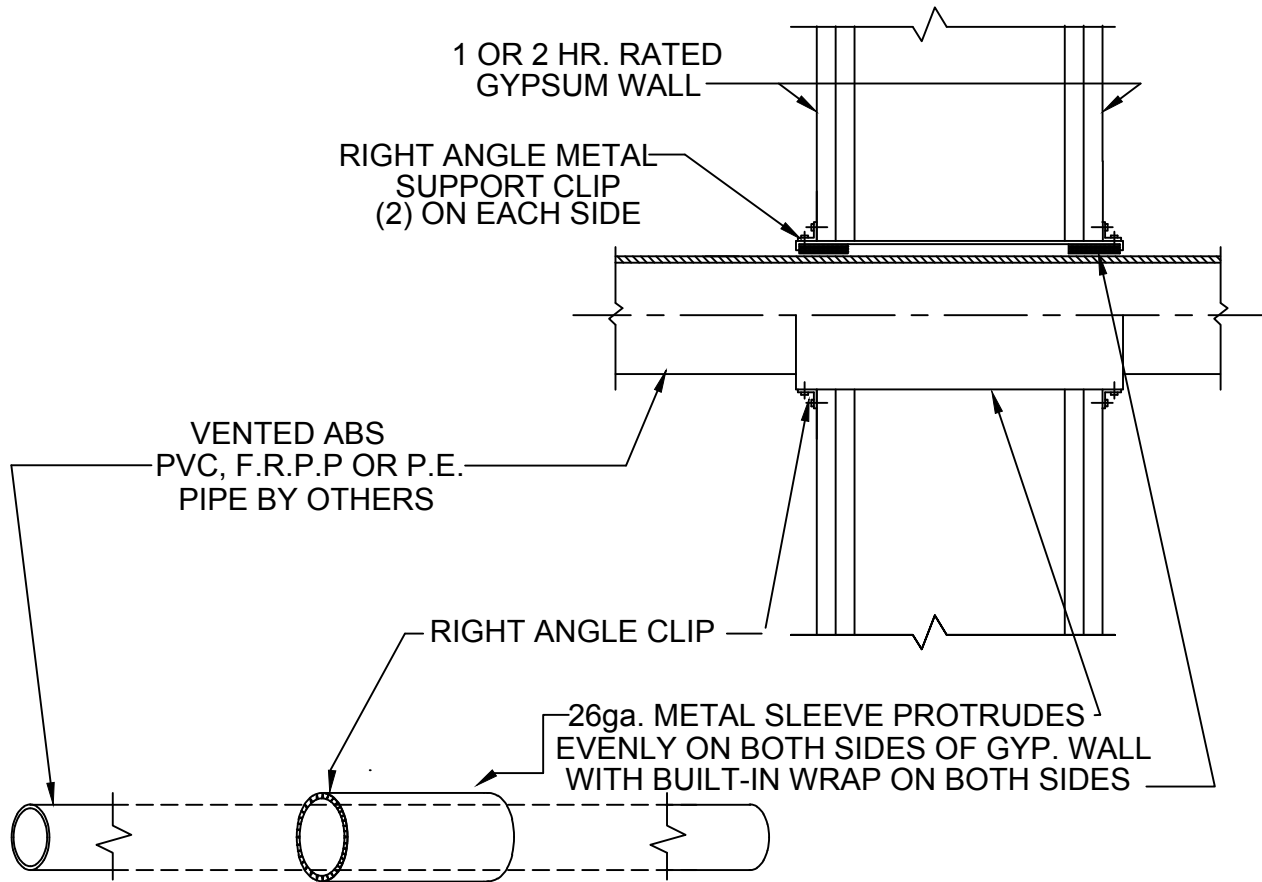

SELF SEAL WALL SLEEVE

FOR 1 OR 2 HR. GYPSUM WALLS

Size	Part No.	Description	Price	Hole Size
2"	S25498-GW	2" Self Seal GW Sleeve	26.35	3"
3"	S35498-GW	3" Self Seal GW Sleeve	40.20	4 1/2"
4"	S45498-GW	4" Self Seal GW Sleeve	60.05	6"

The device comes with 4 right angle metal clips to secure the sleeve to the wall

W.H. Directory Reference 01 Edition
Firestop Device
W.H. Design No. PS/PV 120-07
F Rating 2 Hrs.

PROSET[®]
SYSTEMS
FIRESTOP PENETRATOR™