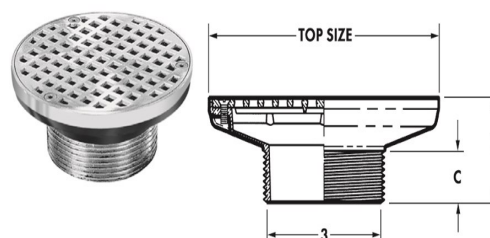

T-Rite Strainer Tops ProVent Price Sheet

• 10-20-16 •

Part No.	Top Size	Trade Price
2634	4-1/4"	26.00
2635	5"	35.70
3635	5"	35.70
3636	6"	**
3638	8"	**

Adjustable Round Tops

Above parts Nickel Bronze-Add suffix CP for Chrome and PB for Brass

Part No.	Top Size	Trade Price
3634 SQ	4"	**
3635 NB SQ	5"	49.80
3635 CP SQ	5"	62.00
3636 SQ	6"	**

Adjustable Square Tops

Above parts Nickel Bronze-Add suffix CP for Chrome and PB for Brass

Part No.	Top Size	Trade Price
2656	5- 3/4"	34.20
3656	5- 3/4"	34.20
4656	5- 3/4"	34.20