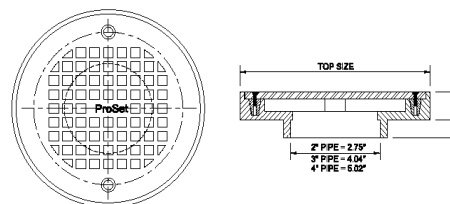

T-Rite Strainer Tops ProVent Price Sheet

• 10-20-16 •

Part No.	Top Size	Trade Price
2634	4-1/4"	26.00
2635	5"	35.70
3635	5"	35.70
3636	6"	**
3638	8"	**

Adjustable Round Tops

Above parts Nickel Bronze-Add suffix CP for Chrome and PB for Brass

Part No.	Top Size	Trade Price
3634 SQ	4"	**
3635 NB SQ	5"	49.80
3635 CP SQ	5"	62.00
3636 SQ	6"	**

Adjustable Square Tops

Above parts Nickel Bronze-Add suffix CP for Chrome and PB for Brass

Part No.	Top Size	Trade Price
2656	5- 3/4"	34.20
3656	5- 3/4"	34.20
4656	5- 3/4"	34.20