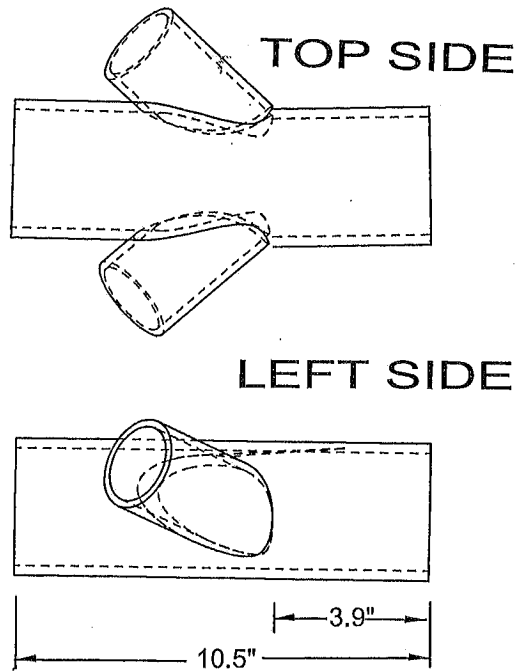

PROVENT 3" X 2" DOUBLE WYE FITTING

ALL MALE ENDS ON THIS FITTING

IMPORTANT NOTES

1. Most bathroom group layouts have a fixture opening on both sides of the stack.
2. This PVC 3" X 2" double wye fits in-between a 6" wall and a 12" rough water closet.
3. There is a enough space on the back of the fitting to cut off an extra 2" if necessary
4. A 22 degree PVC fitting will fit on the 2" branches and allow a great deal of swing to pick up various openings.
5. 45 degree or 60 degree fittings can also fit the male branch openings to swing to other fixture openings.

FUNCTION OF COMPONENT

This special double wye allows picking up two openings on the horizontal branch with both openings above the center line of the fitting.

PROSET[®]
SYSTEMS
FIRESTOP PENETRATOR™

DATE :